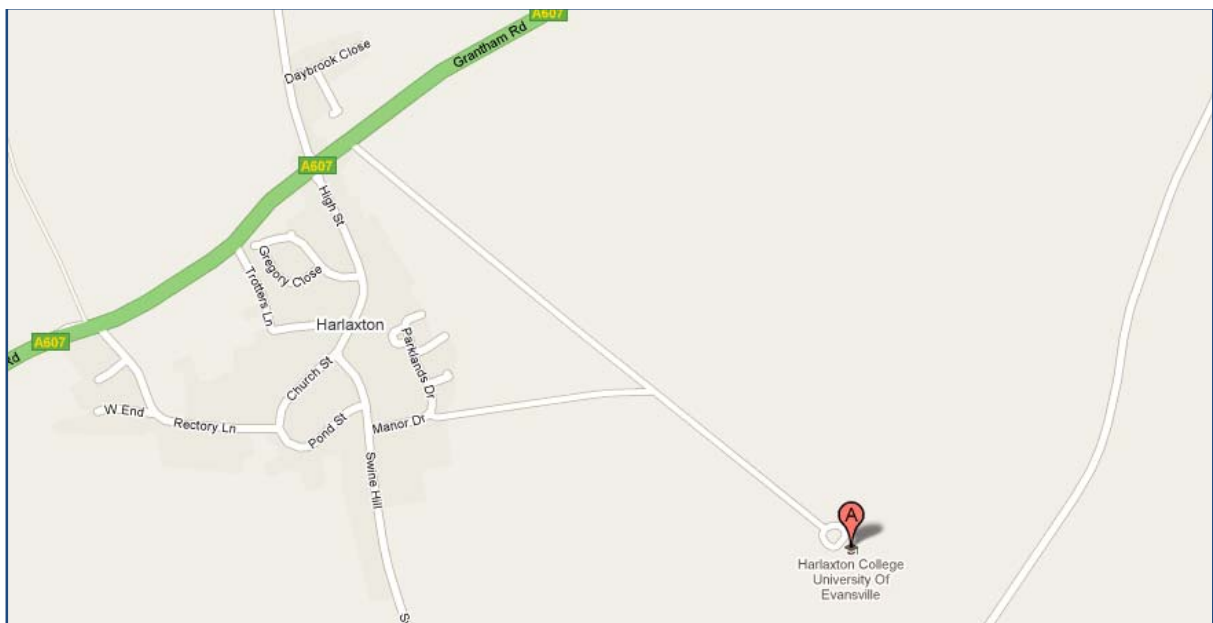

## Maps and Directions to Harlaxton College

Harlaxton College is situated one mile from the A1 on the A607 Grantham to Melton Mowbray road. It is three miles from the Midland's market town of Grantham and is near the cities of Lincoln, Nottingham, Leicester and Peterborough.

## Directions

Otherwise:

**From the North & South** - From the A1 take the A607 turnoff towards Melton Mowbray, proceed for 1 mile, Harlaxton College can be seen off the road on your left just before the village of Harlaxton. Turn left into Harlaxton Village and approach the College via Manor Drive.

**From the West (A607, Melton Mowbray)** - From the A607 proceeding towards Grantham, pass through the villages of Croxton Kerrial and Denton before turning right into Harlaxton Village, and approach the College via Manor Drive.