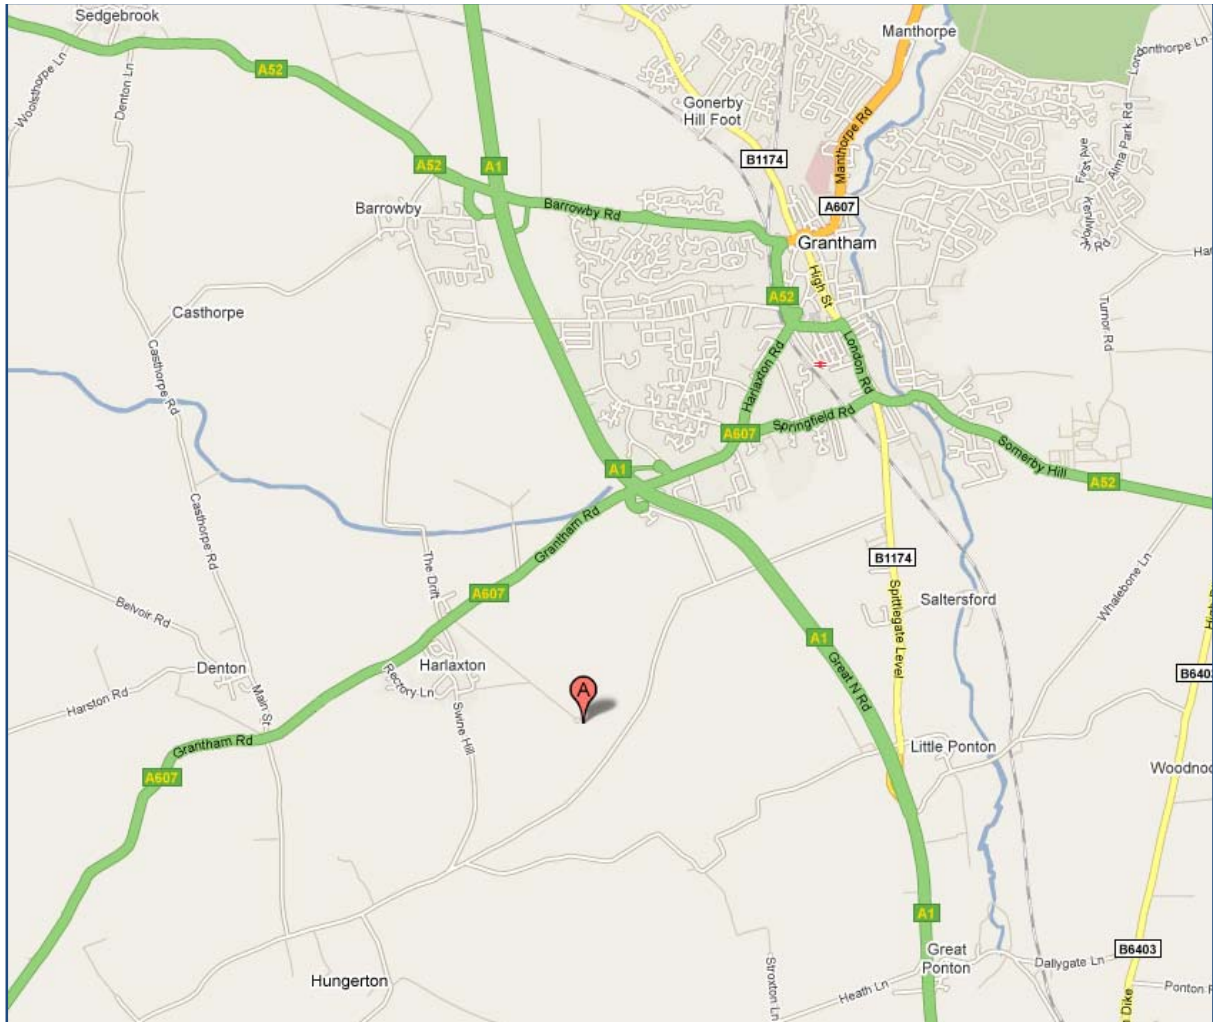

## Maps and Directions to Harlaxton College

Harlaxton College is situated one mile from the A1 on the A607 Grantham to Melton Mowbray road. It is three miles from the Midland's market town of Grantham and is near the cities of Lincoln, Nottingham, Leicester and Peterborough.

## Directions

### By Road

We recommend you use Google Maps to get directions to Harlaxton College.

**Please note:** The main gates, directly opposite the Gregory Arms public house, are normally closed so access to the College is gained via Harlaxton Village and Manor Drive.

**From the West (A607, Melton Mowbray)** - From the A607 proceeding towards Grantham, pass through the villages of Croxton Kerrial and Denton before turning right into Harlaxton Village, and approach the College via Manor Drive.